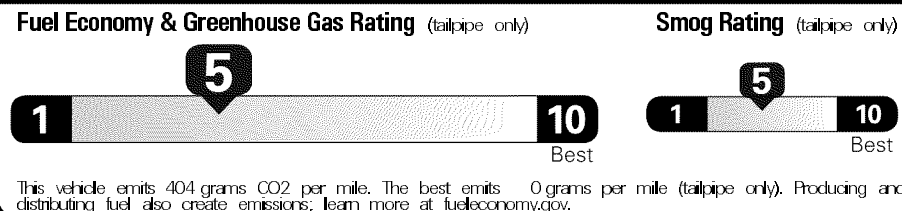

\$43,300.00

Not Original - Copy

Created on 2016-06-20 16:33:32 (UTC)

EPA DOT Fuel Economy and Environment

Gasoline Vehicle

Annual fuel cost \$2,050

Actual results will vary for many reasons, including driving conditions and how you drive and maintain your vehicle. The average new vehicle gets 25 MPG and costs \$9,000 to fuel over 5 years. Cost estimates are based on 15,000 miles per year at \$3.00 per gallon. MPGe is miles per gasoline gallon equivalent. Vehicle emissions are a significant cause of climate change and smog.