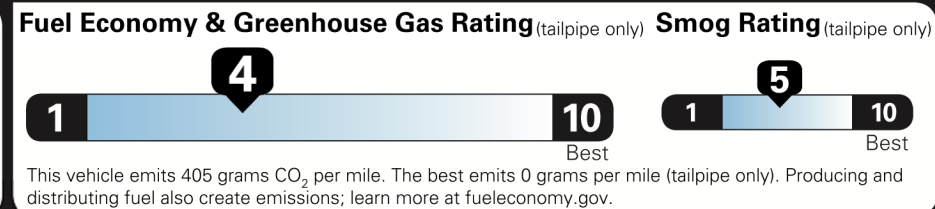

\$46,620.00

Not Original Copy

Created on 2021-06-11 10:23:54 (UTC)

EPA DOT Fuel Economy and Environment

Gasoline Vehicle

Fuel Economy

22 MPG
 combined city/hwy

19 MPG
 city

26 MPG
 highway

4.5 gallons per 100 miles

Small SUVs range from 16 to 125 MPG. The best vehicle rates 141 MPGe.

You spend \$1,750 more in fuel costs over 5 years compared to the average new vehicle.

Annual fuel cost \$1,850