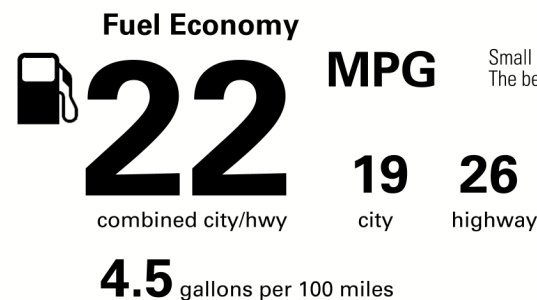

\$46,620.00

Not Original - Copy

Created on 2021-06-29 10:23:58 (UTC)

EPA DOT Fuel Economy and Environment

Gasoline Vehicle

You spend \$1,750 more in fuel costs over 5 years compared to the average new vehicle.

Annual fuel cost \$1,850

Actual results will vary for many reasons, including driving conditions and how you drive and maintain your vehicle. The average new vehicle gets 27 MPG and costs \$7,500 to fuel over 5 years. Cost estimates are based on 15,000 miles per year at \$2.70 per gallon. MPGe is miles per gasoline gallon equivalent. Vehicle emissions are a significant cause of climate change and smog.