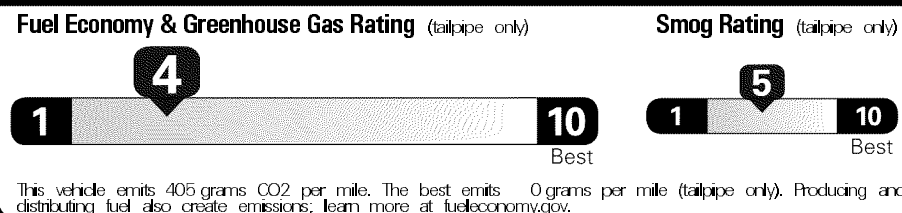

\$44,970.00

Not Original - Copy

Created on 2018-11-30 06:17:43 (UTC)

EPA DOT Fuel Economy and Environment

Gasoline Vehicle

Annual fuel cost \$1,750

Actual results will vary for many reasons, including driving conditions and how you drive and maintain your vehicle. The average new vehicle gets 27 MPG and costs \$7,000 to fuel over 5 years. Cost estimates are based on 15,000 miles per year at \$2.55 per gallon. MPGe is miles per gasoline gallon equivalent. Vehicle emissions are a significant cause of climate change and smog.