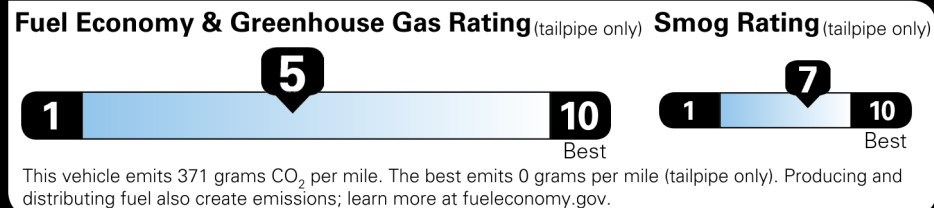

Not Original - Copy

Created on 2023-02-01 12:49:48 (UTC)

EPA DOT Fuel Economy and Environment

Gasoline Vehicle

You spend \$3,500 more in fuel costs over 5 years compared to the average new vehicle.

Annual fuel cost \$2,300