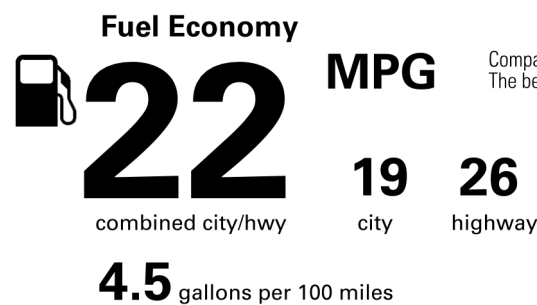

Not Original Copy

Created on 2026-03-26 18:41:57 (UTC)

EPA DOT Fuel Economy and Environment

Gasoline Vehicle

You spend \$5,750
 more in fuel costs over 5 years compared to the average new vehicle.

Annual fuel COST